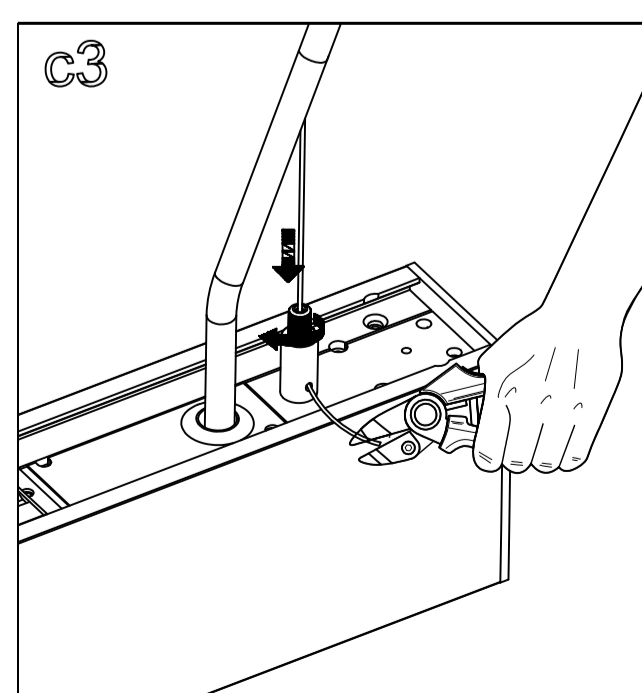

Installation instruction

Type	Size	A	B
1288		1180MM	1231MM
1448		1340MM	1391MM

Installation instruction

Friendly reminder: one AC input cable support 10pcs lamp link together