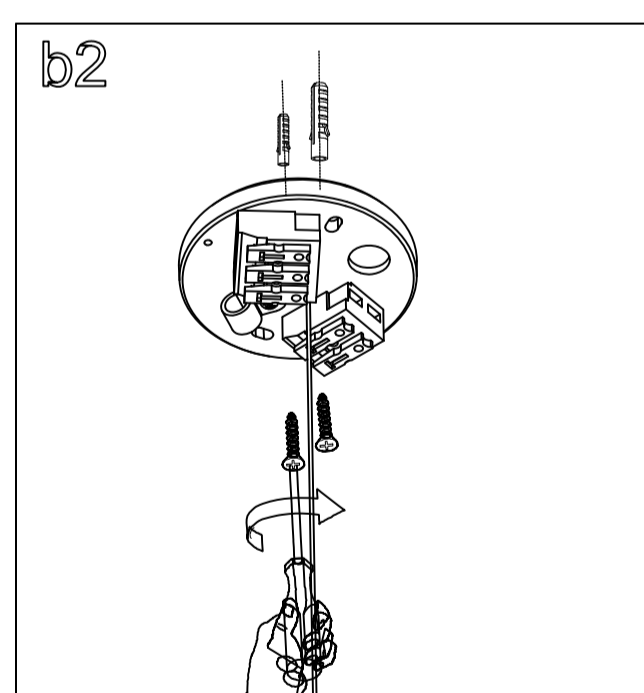

Installation instruction

Type	Size	A	B
1288		1180MM	1231MM
1448		1340MM	1391MM

Installation instruction

Friendly reminder: one AC input cable support 10pcs lamp link together