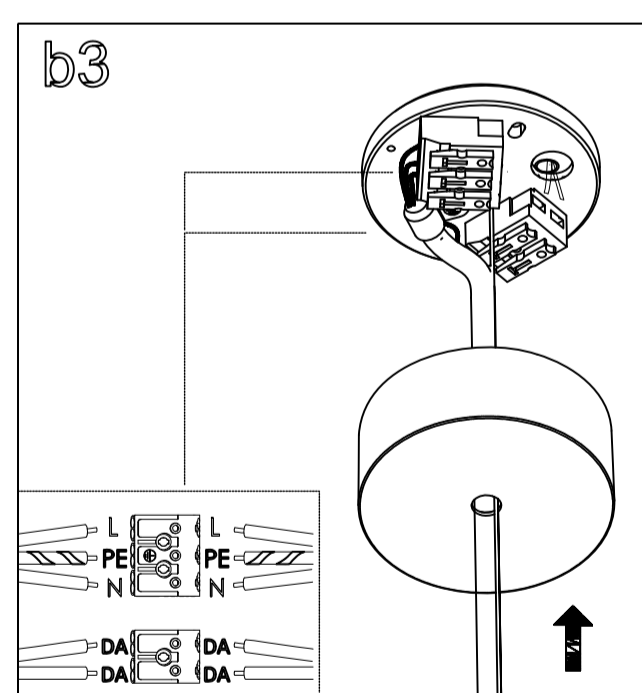

Installation instruction

Type	Size	A	B
1288		1180MM	1231MM
1448		1340MM	1391MM

Installation instruction

Friendly reminder: one AC input cable support 10pcs lamp link together