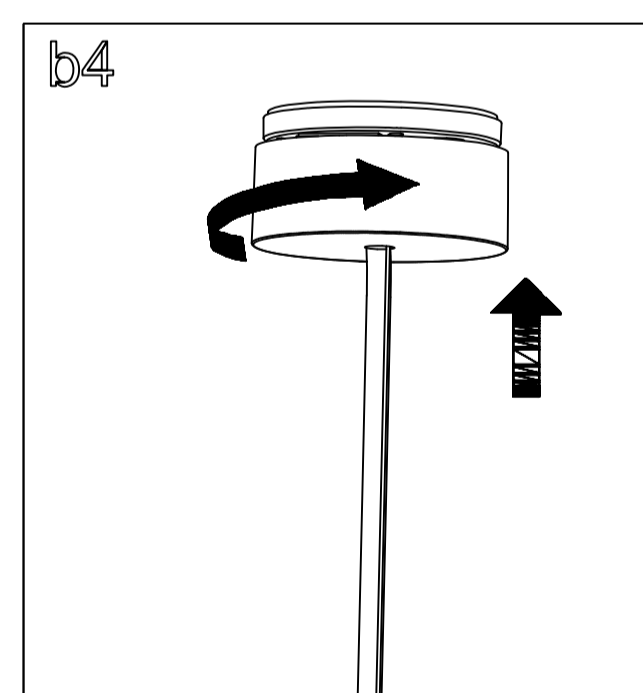

Installation instruction

Type	Size	A	B
1288		1180MM	1231MM
1448		1340MM	1391MM

Installation instruction

Friendly reminder: one AC input cable support 10pcs lamp link together