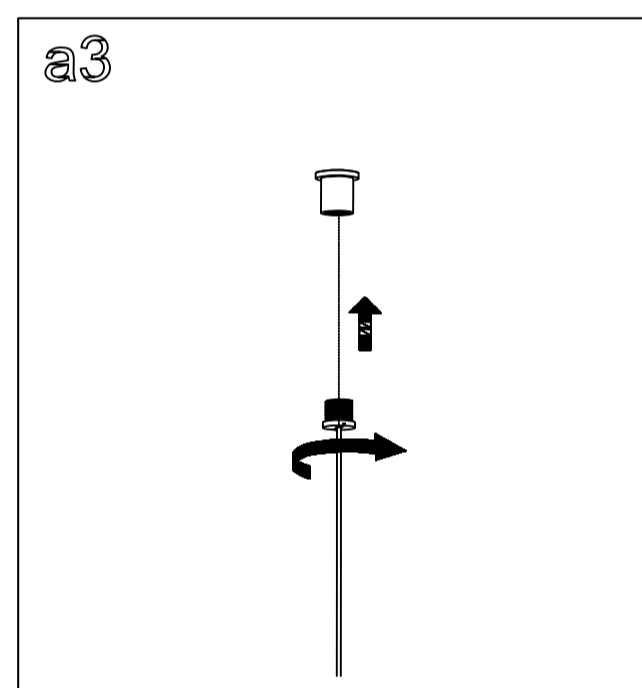

Installation instruction

Type	Size	A	B
1288		1180MM	1231MM
1448		1340MM	1391MM

Installation instruction

Friendly reminder: one AC input cable support 10pcs lamp link together