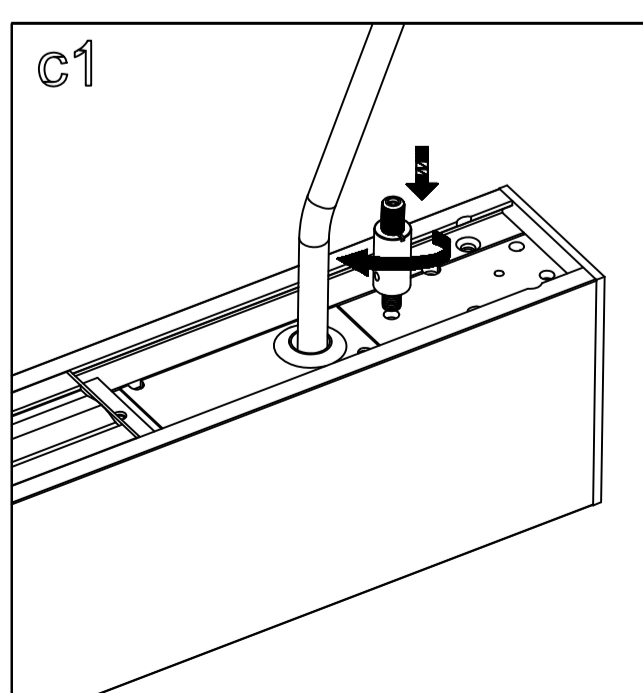

Installation instruction

Type	Size	A	B
1288		1180MM	1231MM
1448		1340MM	1391MM

Installation instruction

Friendly reminder: one AC input cable support 10pcs lamp link together