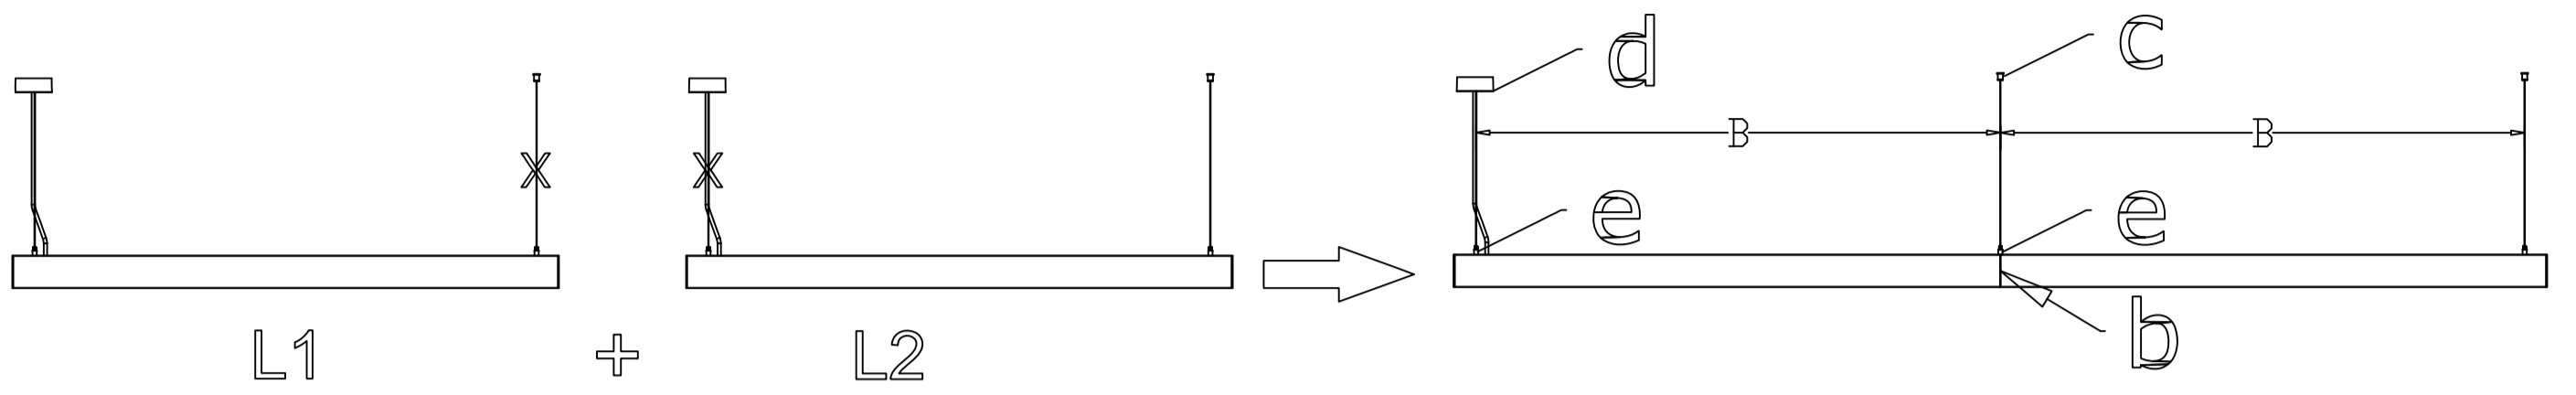

Installation instruction

Type	Size	A	B
1288		1180MM	1231MM
1448		1340MM	1391MM

Installation instruction

Friendly reminder: one AC input cable support 10pcs lamp link together