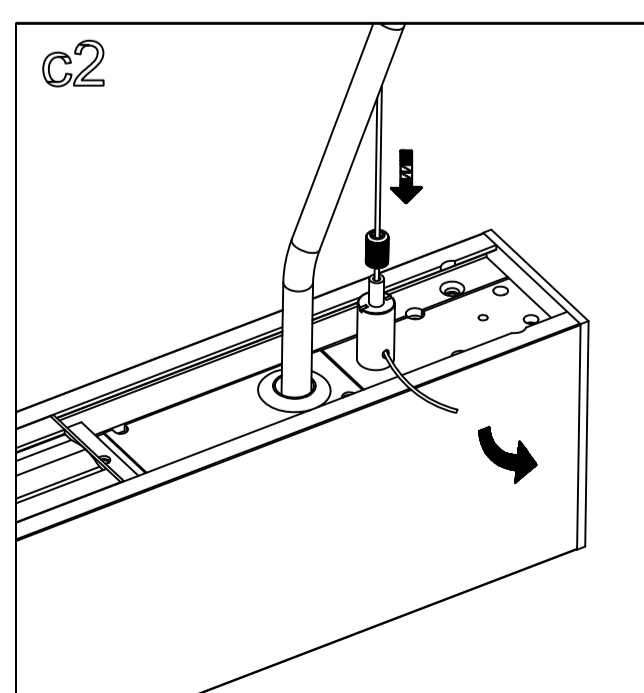

Installation instruction

Type	Size	A	B
1288		1180MM	1231MM
1448		1340MM	1391MM

Installation instruction

Friendly reminder: one AC input cable support 10pcs lamp link together