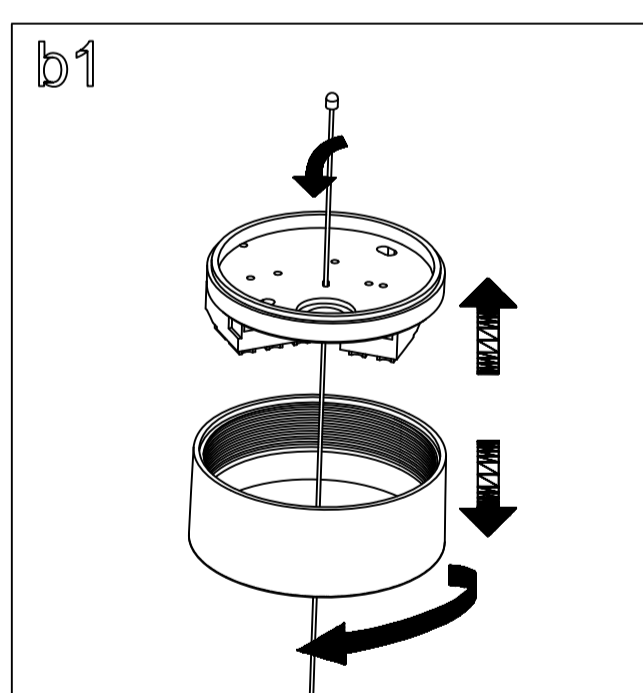

Installation instruction

Type	Size	A	B
1288		1180MM	1231MM
1448		1340MM	1391MM

Installation instruction

Friendly reminder: one AC input cable support 10pcs lamp link together