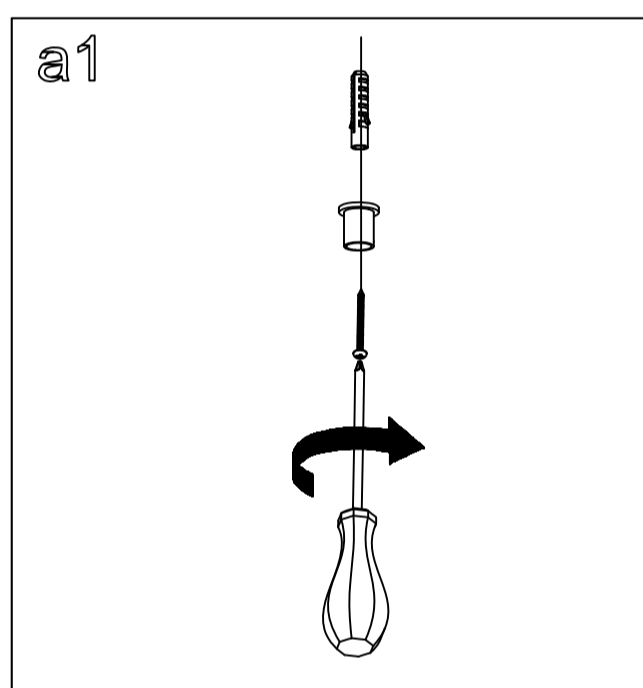

Installation instruction

Type	Size	A	B
1288		1180MM	1231MM
1448		1340MM	1391MM

Installation instruction

Friendly reminder: one AC input cable support 10pcs lamp link together