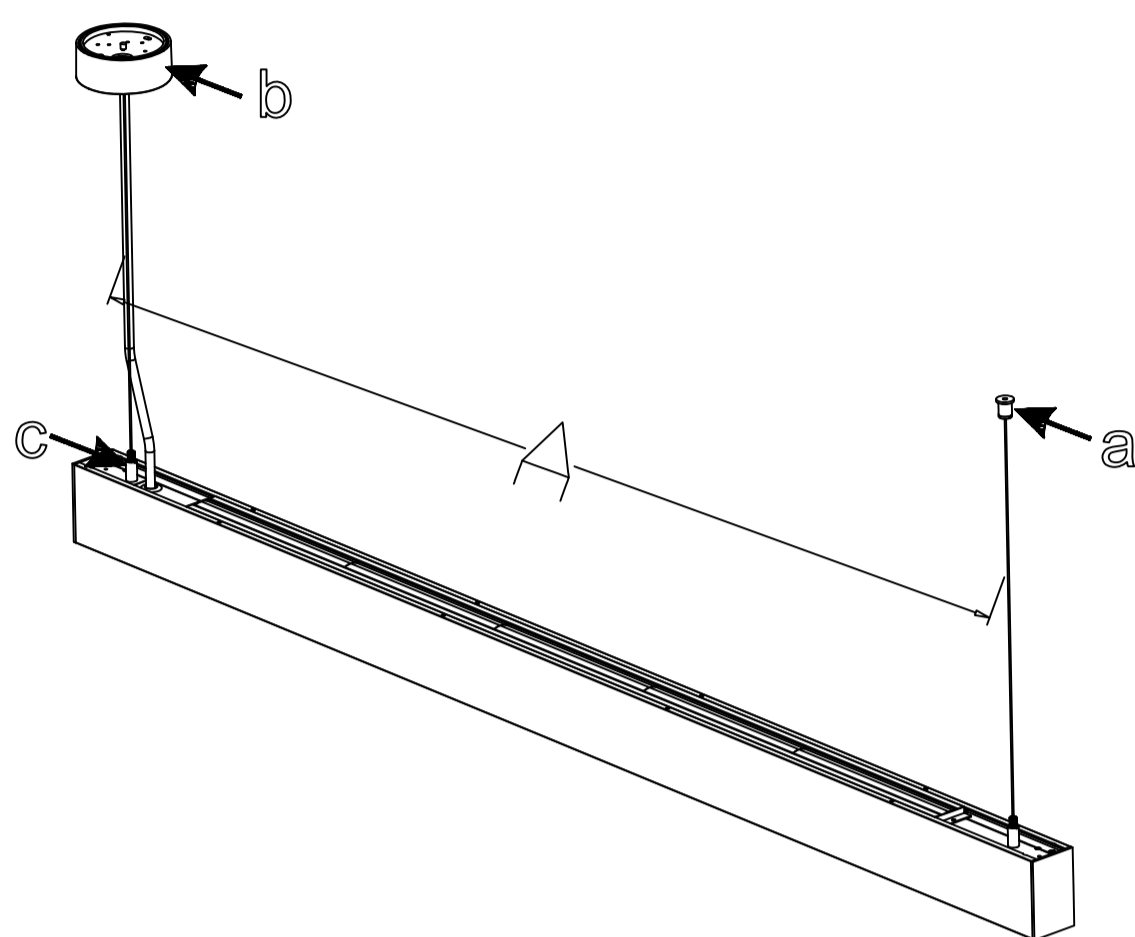

Installation instruction

Type	Size	A	B
1288		1180MM	1231MM
1448		1340MM	1391MM

Installation instruction

Friendly reminder: one AC input cable support 10pcs lamp link together