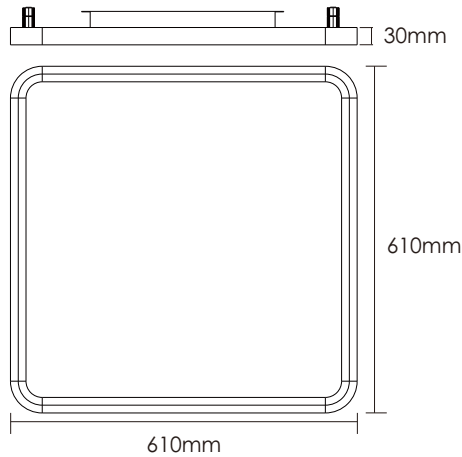

MAYE-CR1

 Surface mounted luminaires

Modern and simple design style, coupled with exquisite materials and perfect assembly details, the product appearance looks rich in texture. The direct light adopts a diffusion plate with microprism structure to realize anti-glare function, and 90 degrees (direct), 110 degrees (indirect). Surface mounted installation, very simple and convenient. Typical light efficiency 100LM/W, flicker free, 90% DIRECT / 10% INDIRECT lighting. It can realize 1-10V or DALI synchronous dimming, and main materials are aluminum profiles and PMMA. Designed with Round corner.

Technical data

Item No.	BMRC-6106050-NN	BMRC-6106050-VN	BMRC-6106050-DN
Input Power	↑10W/50W↓		
Input Voltage	AC200~240V		
Power Factor	≥0.9		
Luminous Flux	↑1300lm/4000lm↓		
UGR	<19		
Color Rendering Index	>80		
Life Time	L80(B10)50,000H		
Beam Angle	↑110°/90°↓		
CCT	3000/4000/6000K		
Colour consistency SDCM	< 3		
Dimming	NO	1-10V dimming	DALI dimming
Sensor	NO		
Housing Color	Silver/White		
Fixture Material	6063AL		
Protection Level	IP20		
Storage Temperature	-40°C~+80°C		
Working Temperature	-20°C~+45°C		
Net Weight	6.15kg		
Package size	760*665*300mm		
20GP	632pcs		
40GP	1396pcs		