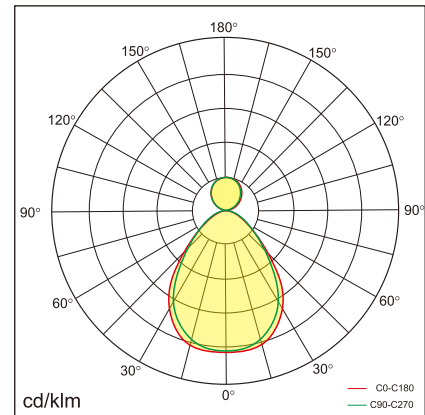

MAYE-CR1

 Surface mounted luminaires

Modern and simple design style, coupled with exquisite materials and perfect assembly details, the product appearance looks rich in texture. The direct light adopts a diffusion plate with microprism structure to realize anti-glare function, and 90 degrees (direct), 110 degrees (indirect). Surface mounted installation, very simple and convenient. Typical light efficiency 100LM/W, flicker free, 90% DIRECT / 10% INDIRECT lighting. It can realize 1-10V or DALI synchronous dimming, and main materials are aluminum profiles and PMMA. Designed with Round corner.

Technical data

Item No.	BMRC-6106050-NN	BMRC-6106050-VN	BMRC-6106050-DN
Input Power	↑10W/50W↓		
Input Voltage	AC200~240V		
Power Factor	≥0.9		
Luminous Flux	↑1300lm/4000lm↓		
UGR	<19		
Color Rendering Index	>80		
Life Time	L80(B10)50,000H		
Beam Angle	↑110°/90°↓		
CCT	3000/4000/6000K		
Colour consistency SDCM	< 3		
Dimming	NO	1-10V dimming	DALI dimming
Sensor	NO		
Housing Color	Silver/White		
Fixture Material	6063AL		
Protection Level	IP20		
Storage Temperature	-40°C~+80°C		
Working Temperature	-20°C~+45°C		
Net Weight	6.15kg		
Package size	760*665*300mm		
20GP	632pcs		
40GP	1396pcs		