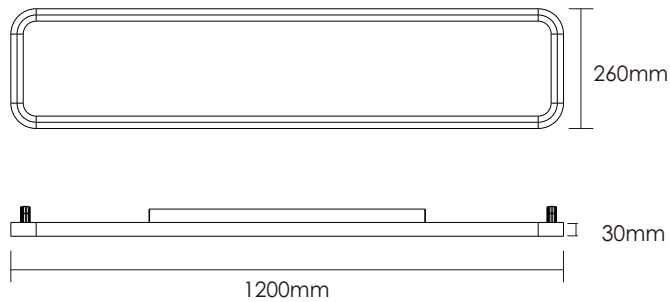

MAYE-CRO

 Surface mounted luminaires

Modern and simple design style, coupled with exquisite materials and perfect assembly details, the product appearance looks rich in texture. The direct light adopts a diffusion plate with microprism structure to realize anti-glare function, and 90 degrees (direct), 110 degrees (indirect). Surface mounted installation, very simple and convenient. Typical light efficiency 100LM/W, flicker free, 90% DIRECT / 10% INDIRECT lighting. It can realize 1-10V or DALI synchronous dimming, and main materials are aluminum profiles and PMMA. Designed with Round corner.

Technical data

Item No.	BMRC-1206050-NN	BMRC-1206050-VN	BMRC-1206050-DN
Input Power	↑10W/50W↓		
Input Voltage	AC200~240V		
Power Factor	≥0.9		
Luminous Flux	↑1200lm/4200lm↓		
UGR	<19		
Color Rendering Index	>80		
Life Time	L80(B10)50,000H		
Beam Angle	↑110°/90°↓		
CCT	3000/4000/6000K		
Colour consistency SDCM	< 3		
Dimming	NO	1-10V dimming	DALI dimming
Sensor	NO		
Housing Color	Silver/White		
Fixture Material	6063AL		
Protection Level	IP20		
Storage Temperature	-40°C~+80°C		
Working Temperature	-20°C~+45°C		
Net Weight	6.15kg		
Package size	1250*390*300mm		
20GP	656pcs		
40GP	1448pcs		