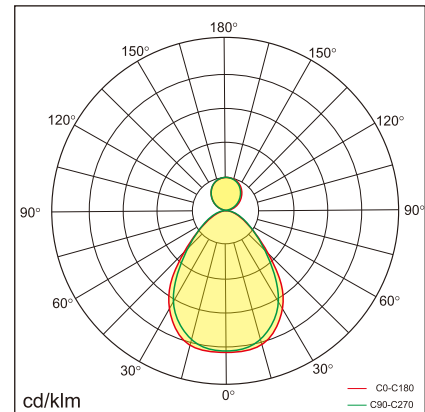

MAYE-CRO

 Surface mounted luminaires

Modern and simple design style, coupled with exquisite materials and perfect assembly details, the product appearance looks rich in texture. The direct light adopts a diffusion plate with microprism structure to realize anti-glare function, and 90 degrees (direct), 110 degrees (indirect). Surface mounted installation, very simple and convenient. Typical light efficiency 100LM/W, flicker free, 90% DIRECT / 10% INDIRECT lighting. It can realize 1-10V or DALI synchronous dimming, and main materials are aluminum profiles and PMMA. Designed with Round corner.

Technical data

Item No.	BMRC-1206050-NN	BMRC-1206050-VN	BMRC-1206050-DN
Input Power	↑10W/50W↓		
Input Voltage	AC200~240V		
Power Factor	≥0.9		
Luminous Flux	↑1200lm/4200lm↓		
UGR	<19		
Color Rendering Index	>80		
Life Time	L80(B10)50,000H		
Beam Angle	↑110°/90°↓		
CCT	3000/4000/6000K		
Colour consistency SDCM	< 3		
Dimming	NO	1-10V dimming	DALI dimming
Sensor	NO		
Housing Color	Silver/White		
Fixture Material	6063AL		
Protection Level	IP20		
Storage Temperature	-40°C~+80°C		
Working Temperature	-20°C~+45°C		
Net Weight	6.15kg		
Package size	1250*390*300mm		
20GP	656pcs		
40GP	1448pcs		