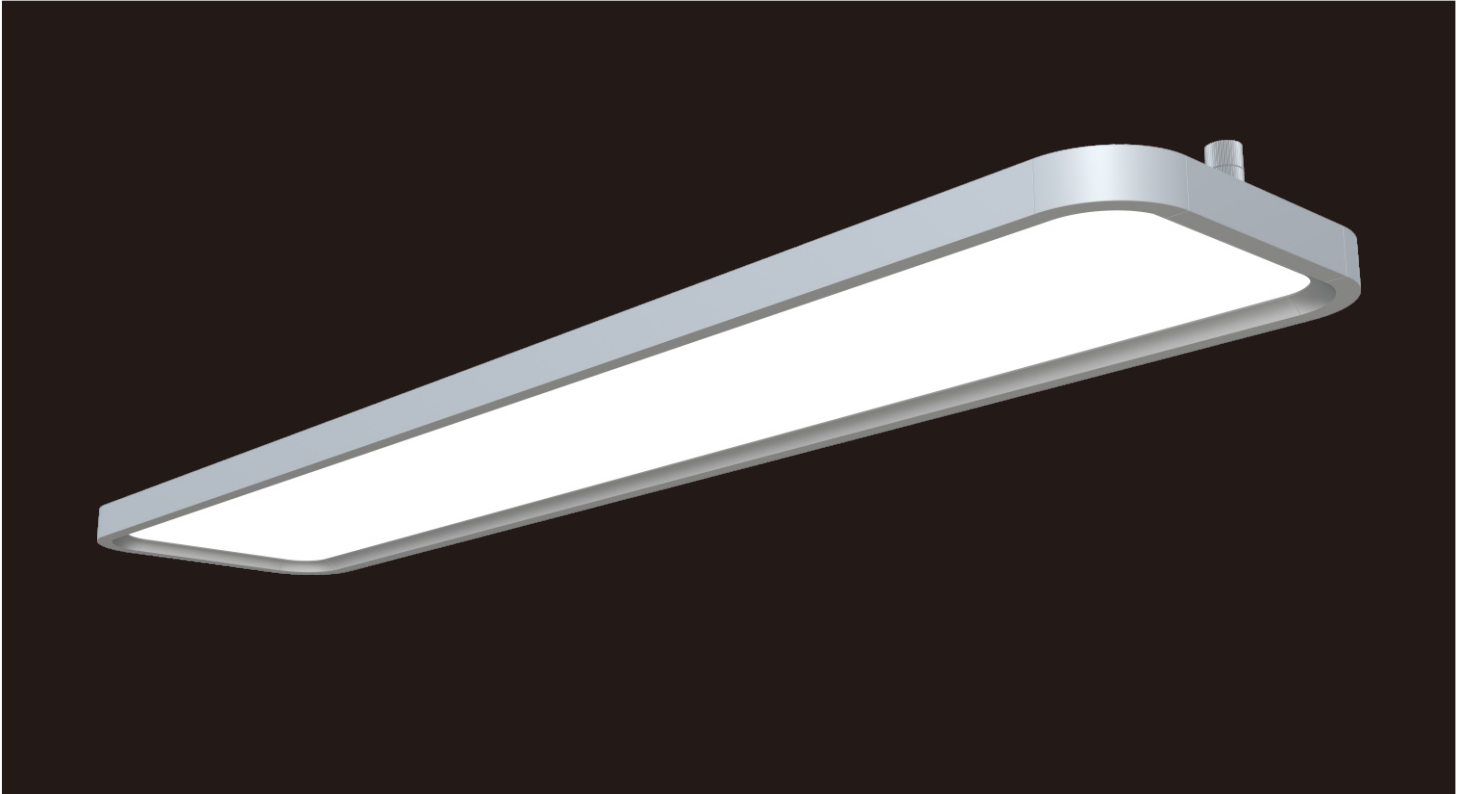

MAYE-CRO

 Surface mounted luminaires

Modern and simple design style, coupled with exquisite materials and perfect assembly details, the product appearance looks rich in texture. The direct light adopts a diffusion plate with microprism structure to realize anti-glare function, and 90 degrees (direct), 110 degrees (indirect). Surface mounted installation, very simple and convenient. Typical light efficiency 100LM/W, flicker free, 90% DIRECT / 10% INDIRECT lighting. It can realize 1-10V or DALI synchronous dimming, and main materials are aluminum profiles and PMMA. Designed with Round corner.

Technical data

Item No.	BMRC-1206050-NN	BMRC-1206050-VN	BMRC-1206050-DN
Input Power	↑10W/50W↓		
Input Voltage	AC200~240V		
Power Factor	≥0.9		
Luminous Flux	↑1200lm/4200lm↓		
UGR	<19		
Color Rendering Index	>80		
Life Time	L80(B10)50,000H		
Beam Angle	↑110°/90°↓		
CCT	3000/4000/6000K		
Colour consistency SDCM	< 3		
Dimming	NO	1-10V dimming	DALI dimming
Sensor	NO		
Housing Color	Silver/White		
Fixture Material	6063AL		
Protection Level	IP20		
Storage Temperature	-40°C~+80°C		
Working Temperature	-20°C~+45°C		
Net Weight	6.15kg		
Package size	1250*390*300mm		
20GP	656pcs		
40GP	1448pcs		