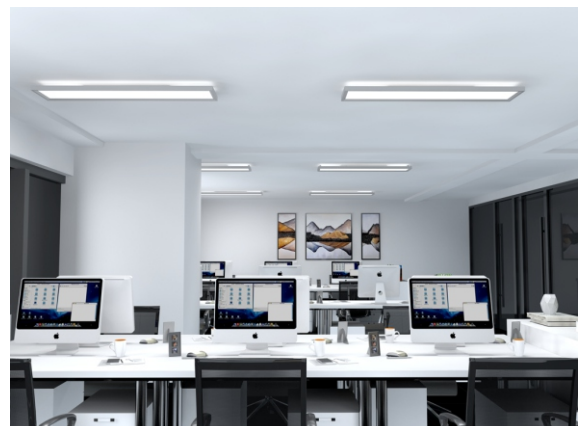

MAYE-CS0

 Surface mounted luminaires

Modern and simple design style, coupled with exquisite materials and perfect assembly details, the product appearance looks rich in texture. The direct light adopts a diffusion plate with microprism structure to realize anti-glare function, and 90 degrees (direct), 110 degrees (indirect). Surface mounted installation, very simple and convenient. Typical light efficiency 100LM/W, flicker free, 90% DIRECT / 10% INDIRECT lighting. It can realize 1-10V or DALI synchronous dimming, and main materials are aluminum profiles and PMMA. Designed with square corner.

Features

Direct and Indirect lighting with impressive light uniformity

UGR<19

Support DALI and 1-10V dimming

Easy for installation and maintenance

5 years warranty

Application Areas

For open-plan office, training room, cafeteria, Guest room