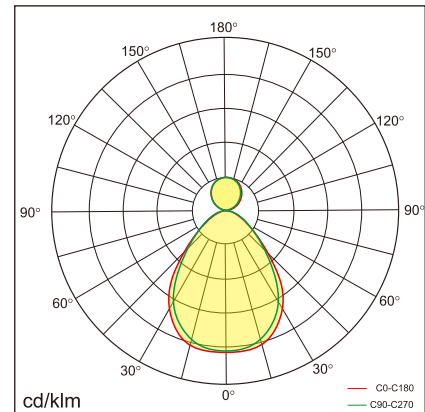

MAYE-CS0

 Surface mounted luminaires

Modern and simple design style, coupled with exquisite materials and perfect assembly details, the product appearance looks rich in texture. The direct light adopts a diffusion plate with microprism structure to realize anti-glare function, and 90 degrees (direct), 110 degrees (indirect). Surface mounted installation, very simple and convenient. Typical light efficiency 100LM/W, flicker free, 90% DIRECT / 10% INDIRECT lighting. It can realize 1-10V or DALI synchronous dimming, and main materials are aluminum profiles and PMMA. Designed with square corner.

Technical data

Item No.	BMSC-1206050-NN	BMSC-1206050-VN	BMSC-1206050-DN
Input Power	↑10W/50W↓		
Input Voltage	AC200~240V		
Power Factor	≥0.9		
Luminous Flux	↑1200lm/4200lm↓		
UGR	<19		
Color Rendering Index	>80		
Life Time	L80(B10)50,000H		
Beam Angle	↑110°/90°↓		
CCT	3000/4000/6000K		
Colour consistency SDCM	< 3		
Dimming	NO	1-10V dimming	DALI dimming
Sensor	NO		
Housing Color	Silver/White		
Fixture Material	6063AL		
Protection Level	IP20		
Storage Temperature	-40°C~+80°C		
Working Temperature	-20°C~+45°C		
Net Weight	5.85kg		
Package size	1250*390*300mm		
20GP	656pcs		
40GP	1448pcs		