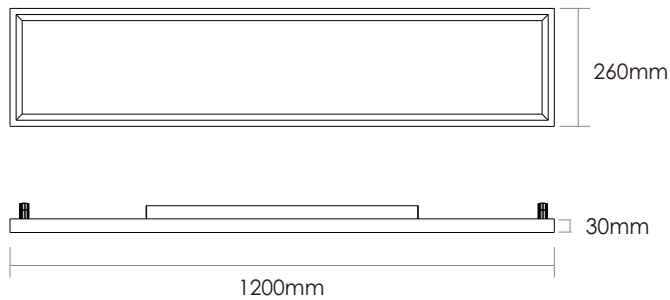

MAYE-CS0

 Surface mounted luminaires

Modern and simple design style, coupled with exquisite materials and perfect assembly details, the product appearance looks rich in texture. The direct light adopts a diffusion plate with microprism structure to realize anti-glare function, and 90 degrees (direct), 110 degrees (indirect). Surface mounted installation, very simple and convenient. Typical light efficiency 100LM/W, flicker free, 90% DIRECT / 10% INDIRECT lighting. It can realize 1-10V or DALI synchronous dimming, and main materials are aluminum profiles and PMMA. Designed with square corner.

Technical data

Item No.	BMSC-1206050-NN	BMSC-1206050-VN	BMSC-1206050-DN
Input Power	↑10W/50W↓		
Input Voltage	AC200~240V		
Power Factor	≥0.9		
Luminous Flux	↑1200lm/4200lm↓		
UGR	<19		
Color Rendering Index	>80		
Life Time	L80(B10)50,000H		
Beam Angle	↑110°/90°↓		
CCT	3000/4000/6000K		
Colour consistency SDCM	< 3		
Dimming	NO	1-10V dimming	DALI dimming
Sensor	NO		
Housing Color	Silver/White		
Fixture Material	6063AL		
Protection Level	IP20		
Storage Temperature	-40°C~+80°C		
Working Temperature	-20°C~+45°C		
Net Weight	5.85kg		
Package size	1250*390*300mm		
20GP	656pcs		
40GP	1448pcs		