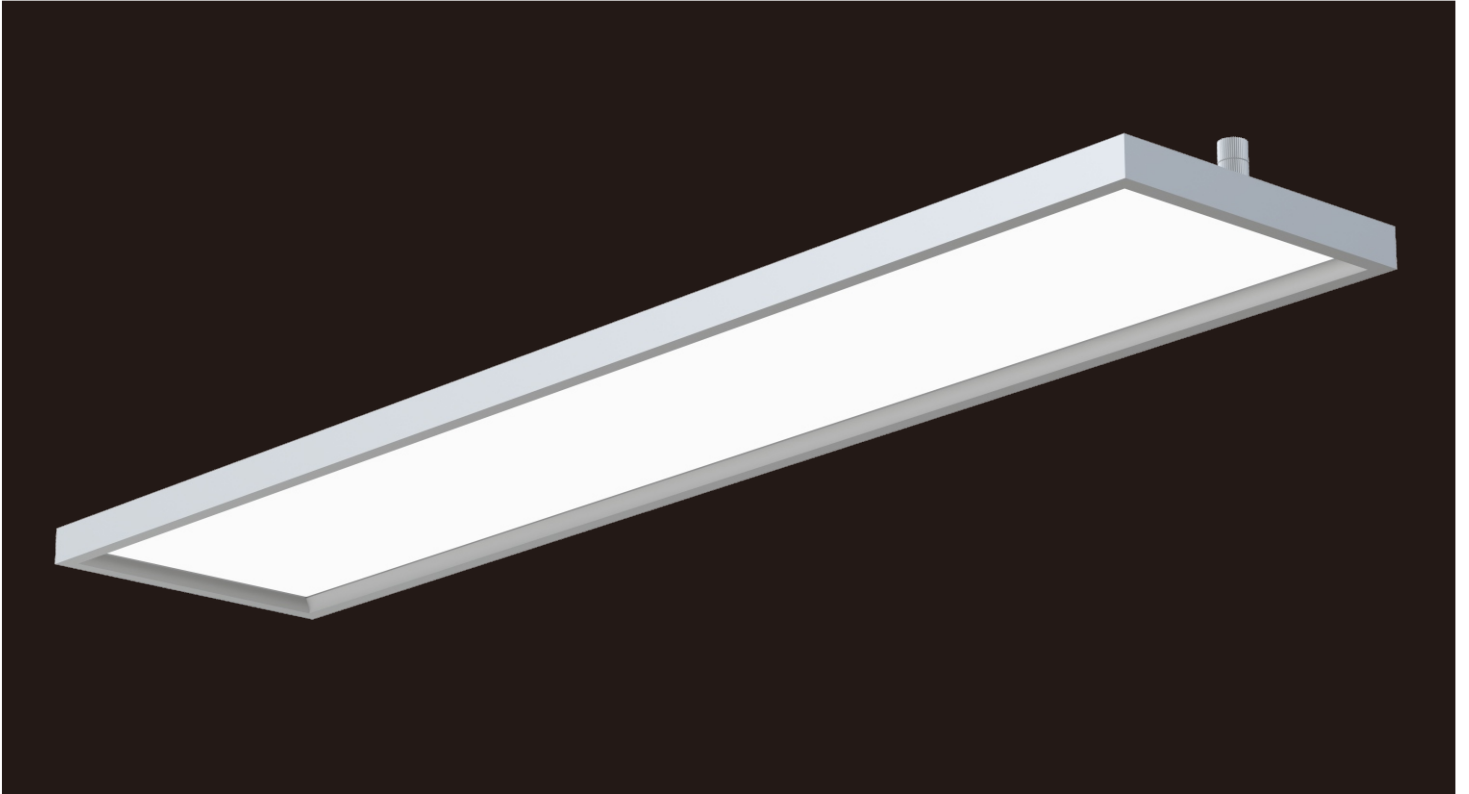

MAYE-CS0

 Surface mounted luminaires

Modern and simple design style, coupled with exquisite materials and perfect assembly details, the product appearance looks rich in texture. The direct light adopts a diffusion plate with microprism structure to realize anti-glare function, and 90 degrees (direct), 110 degrees (indirect). Surface mounted installation, very simple and convenient. Typical light efficiency 100LM/W, flicker free, 90% DIRECT / 10% INDIRECT lighting. It can realize 1-10V or DALI synchronous dimming, and main materials are aluminum profiles and PMMA. Designed with square corner.

Features

Direct and Indirect lighting with impressive light uniformity

UGR<19

Support DALI and 1-10V dimming

Easy for installation and maintenance

5 years warranty

Application Areas

For open-plan office, training room, cafeteria, Guest room

Technical data

Item No.	BMSC-1206050-NN	BMSC-1206050-VN	BMSC-1206050-DN
Input Power	↑10W/50W↓		
Input Voltage	AC200~240V		
Power Factor	≥0.9		
Luminous Flux	↑1200lm/4200lm↓		
UGR	<19		
Color Rendering Index	>80		
Life Time	L80(B10)50,000H		
Beam Angle	↑110°/90°↓		
CCT	3000/4000/6000K		
Colour consistency SDCM	< 3		
Dimming	NO	1-10V dimming	DALI dimming
Sensor	NO		
Housing Color	Silver/White		
Fixture Material	6063AL		
Protection Level	IP20		
Storage Temperature	-40°C~+80°C		
Working Temperature	-20°C~+45°C		
Net Weight	5.85kg		
Package size	1250*390*300mm		
20GP	656pcs		
40GP	1448pcs		