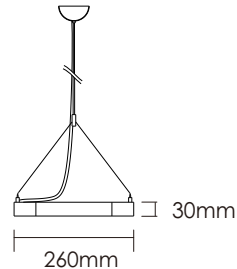

## Technical data

Item No.	BMRP-1206040-NN	BMRP-1206040-VN	BMRP-1206040-DN
Input Power	↑20W/40W↓		
Input Voltage	AC200~240V		
Power Factor	≥0.9		
Luminous Flux	↑2000lm/4000lm↓		
UGR	<19		
Color Rendering Index	>80		
Life Time	L80(B10)50,000H		
Beam Angle	↑110°/90°↓		
CCT	3000/4000/6000K		
Colour consistency SDCM	< 3		
Dimming	NO	1-10V dimming	DALI dimming
Sensor	NO		
Housing Color	Silver/White		
Fixture Materia	6063AL		
Protection Level	IP20		
Storage Temperature	-40°C~+80°C		
Working Temperature	-20°C~+45°C		
Net Weight	6.2kg		
Package size	1250*390*300mm		
20GP	656pcs		
40GP	1448pcs		