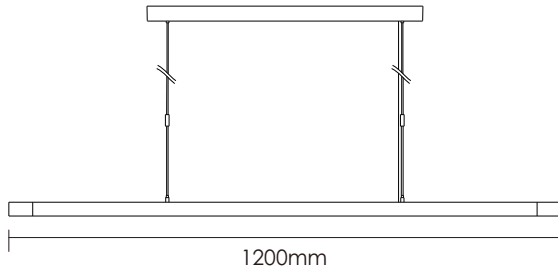

## Technical data

Item No.	BMRP-1206040-NN	BMRP-1206040-VN	BMRP-1206040-DN
Input Power	↑20W/40W↓		
Input Voltage	AC200~240V		
Power Factor	≥0.9		
Luminous Flux	↑2000lm/4000lm↓		
UGR	<19		
Color Rendering Index	>80		
Life Time	L80(B10)50,000H		
Beam Angle	↑110°/90°↓		
CCT	3000/4000/6000K		
Colour consistency SDCM	< 3		
Dimming	NO	1-10V dimming	DALI dimming
Sensor	NO		
Housing Color	Silver/White		
Fixture Materia	6063AL		
Protection Level	IP20		
Storage Temperature	-40°C~+80°C		
Working Temperature	-20°C~+45°C		
Net Weight	6.2kg		
Package size	1250*390*300mm		
20GP	656pcs		
40GP	1448pcs		