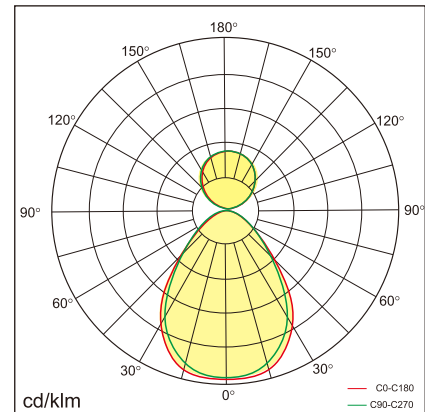

## Technical data

Item No.	BMRP-1206040-NN	BMRP-1206040-VN	BMRP-1206040-DN
Input Power	↑20W/40W↓		
Input Voltage	AC200~240V		
Power Factor	≥0.9		
Luminous Flux	↑2000lm/4000lm↓		
UGR	<19		
Color Rendering Index	>80		
Life Time	L80(B10)50,000H		
Beam Angle	↑110°/90°↓		
CCT	3000/4000/6000K		
Colour consistency SDCM	< 3		
Dimming	NO	1-10V dimming	DALI dimming
Sensor	NO		
Housing Color	Silver/White		
Fixture Materia	6063AL		
Protection Level	IP20		
Storage Temperature	-40°C~+80°C		
Working Temperature	-20°C~+45°C		
Net Weight	6.2kg		
Package size	1250*390*300mm		
20GP	656pcs		
40GP	1448pcs		