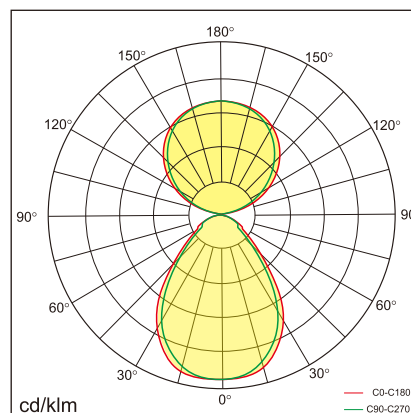

# Technical data

Item No.	BMST-1206030-BD	BMST-1206030-BM	BMST-1206030-CD	BMST-1206030-CM
Input Power	↑30W/30W↓	↑30W/30W↓	↑30W/30W↓	↑30W/30W↓
Input Voltage	AC200~240V	AC200~240V	AC200~240V	AC200~240V
Power Factor	≥0.9	≥0.9	≥0.9	≥0.9
Luminous Flux	↑3000lm/3000lm↓	↑3000lm/3000lm↓	↑2600lm/2600lm↓	↑2600lm/2600lm↓
UGR	< 18	< 18	< 18	< 18
Color Rendering Index	>80	>80	>80	>80
Life Time	L80(B10)50,000H	L80(B10)50,000H	L80(B10)50,000H	L80(B10)50,000H
Beam Angle	↑110°/90°↓	↑110°/90°↓	↑110°/90°↓	↑110°/90°↓
CCT	3000/4000/6000K	3000/4000/6000K	3000K~6000K	3000K~6000K
Colour consistency SDCM	< 3	< 3	< 3	< 3
Dimming	Touchpaneldimming	Touchpaneldimming	Touchpaneldimming	Touchpaneldimming
Sensor	Daylight sensor Motion sensor	Motion sensor	Daylight sensor Motion sensor	Motion sensor
Housing Color	Silver/White	Silver/White	Silver/White	Silver/White
Fixture Materia	6063AL	6063AL	6063AL	6063AL
Protection Level	IP20	IP20	IP20	IP20
Storage Temperature	-40°C~+80°C	-40°C~+80°C	-40°C~+80°C	-40°C~+80°C
Working Temperature	-20°C~+45°C	-20°C~+45°C	-20°C~+45°C	-20°C~+45°C
Net Weight	6kg	6kg	6kg	6kg
Package size	1390*465*155mm	1390*465*155mm	1390*465*155mm	1390*465*155mm
20GP	240pcs	240pcs	240pcs	240pcs
40GP	530pcs	530pcs	530pcs	530pcs