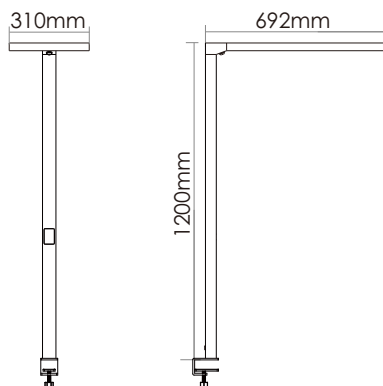

# Technical data

Item No.	BMST-1206030-BD	BMST-1206030-BM	BMST-1206030-CD	BMST-1206030-CM
Input Power	↑30W/30W↓	↑30W/30W↓	↑30W/30W↓	↑30W/30W↓
Input Voltage	AC200~240V	AC200~240V	AC200~240V	AC200~240V
Power Factor	≥0.9	≥0.9	≥0.9	≥0.9
Luminous Flux	↑3000lm/3000lm↓	↑3000lm/3000lm↓	↑2600lm/2600lm↓	↑2600lm/2600lm↓
UGR	< 18	< 18	< 18	< 18
Color Rendering Index	>80	>80	>80	>80
Life Time	L80(B10)50,000H	L80(B10)50,000H	L80(B10)50,000H	L80(B10)50,000H
Beam Angle	↑110°/90°↓	↑110°/90°↓	↑110°/90°↓	↑110°/90°↓
CCT	3000/4000/6000K	3000/4000/6000K	3000K~6000K	3000K~6000K
Colour consistency SDCM	< 3	< 3	< 3	< 3
Dimming	Touchpaneldimming	Touchpaneldimming	Touchpaneldimming	Touchpaneldimming
Sensor	Daylight sensor Motion sensor	Motion sensor	Daylight sensor Motion sensor	Motion sensor
Housing Color	Silver/White	Silver/White	Silver/White	Silver/White
Fixture Materia	6063AL	6063AL	6063AL	6063AL
Protection Level	IP20	IP20	IP20	IP20
Storage Temperature	-40°C~+80°C	-40°C~+80°C	-40°C~+80°C	-40°C~+80°C
Working Temperature	-20°C~+45°C	-20°C~+45°C	-20°C~+45°C	-20°C~+45°C
Net Weight	6kg	6kg	6kg	6kg
Package size	1390*465*155mm	1390*465*155mm	1390*465*155mm	1390*465*155mm
20GP	240pcs	240pcs	240pcs	240pcs
40GP	530pcs	530pcs	530pcs	530pcs