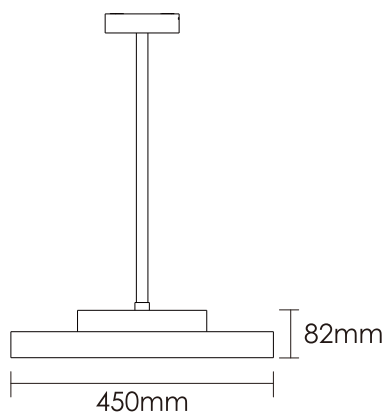

Technical data

Item No.	BROP-4503021-NN	BROP-4503021-VN	BROP-4503021-DN
Input Power	↑9W/21W↓		
Input Voltage	AC200~240V		
Power Factor	≥0.9		
Luminous Flux	↑1100lm/2200lm↓		
UGR	<18		
Color Rendering Index	>80		
Life Time	L80(B10)50,000H		
Beam Angle	↑100°/95°↓		
CCT	3000/4000/6000K		
Colour consistency SDCM	< 3		
Dimming	NO	1-10Vdimming	DALIdimming
Sensor	NO		
Housing Color	Silver/White		
Fixture Materia	6063AL		
Protection Level	IP 20		
Storage Temperature	-40°C~+80°C		
Working Temperature	-20°C~+45°C		
Net Weight	4.35kg		
Package size	530*530*155mm		
20GP	550PCS		
40GP	1215PCS