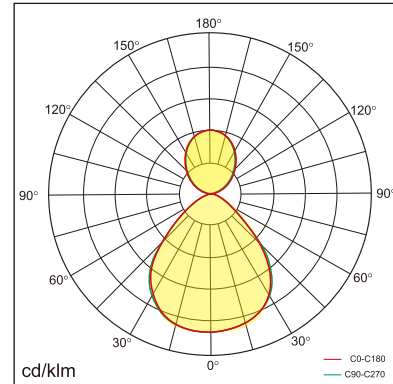

Technical data

Item No.	BROP-9008056-NN	BROP-9008056-VN	BROP-9008056-DN
Input Power	↑24W/56W↓		
Input Voltage	AC200~240V		
Power Factor	≥0.9		
Luminous Flux	↑3400lm/6200lm↓		
UGR	<15		
Color Rendering Index	>80		
Life Time	L80(B10)50,000H		
Beam Angle	↑100°/95°↓		
CCT	3000/4000/6000K		
Colour consistency SDCM	< 3		
Dimming	NO	1-10Vdimming	DALLdimming
Sensor	NO		
Housing Color	Silver/White		
Fixture Materia	6063AL		
Protection Level	IP 20		
Storage Temperature	-40°C~+80°C		
Working Temperature	-20°C~+45°C		
Net Weight	11.9kg		
Package size	1020*1020*155mm		
20GP	148PCS		
40GP	328PCS		

Shenzhen Nexol Lighting Technology Co.,Ltd.

E-mail: info@nexol-lighting.com

www.nexol-lighting.com

Factory: Floor 6-9, Building 3, Tonghu Intelligent Industrial Park, Zhongkai High-Tech District, HuiZhou 516035

Office: Room 306&309, Floor 3, Building E, Longhua Digital Industrial Park, Guanlan Road 54-6, Longhua district, Shenzhen, China 518110

All values in specification are typical value from laboratory measurement, for concrete data, please refer to shipment testing report. Information provided is subject to change without notice. Please verify all details with NEXOL Lighting.
Copyright Shenzhen Nexol Lighting Co., Ltd.. All rights reserved.