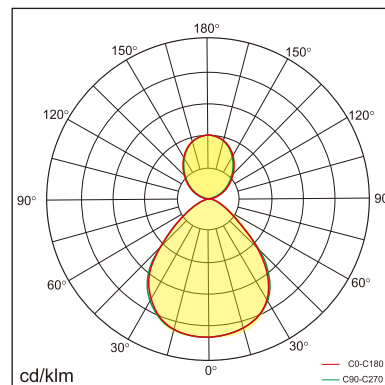

Technical data

Item No.	BROP-3501812-NN	BROP-3501812-VN	BROP-3501812-DN
Input Power	↑6W/12W↓		
Input Voltage	AC200~240V		
Power Factor	≥0.9		
Luminous Flux	↑500lm/1200lm↓		
UGR	<18		
Color Rendering Index	>80		
Life Time	L80(B10)50,000H		
Beam Angle	↑100°/95°↓		
CCT	3000/4000/6000K		
Colour consistency SDCM	< 3		
Dimming	NO	1-10Vdimming	DALLdimming
Sensor	NO		
Housing Color	Silver/White		
Fixture Materia	6063AL		
Protection Level	IP 20		
Storage Temperature	-40°C~+80°C		
Working Temperature	-20°C~+45°C		
Net Weight	3.45kg		
Package size	510*450*155mm		
20GP	675PCS		
40GP	1490PCS		

Technical data

Item No.	BROP-4503021-NN	BROP-4503021-VN	BROP-4503021-DN
Input Power	↑9W/21W↓		
Input Voltage	AC200~240V		
Power Factor	≥0.9		
Luminous Flux	↑1100lm/2200lm↓		
UGR	<18		
Color Rendering Index	>80		
Life Time	L80(B10)50,000H		
Beam Angle	↑100°/95°↓		
CCT	3000/4000/6000K		
Colour consistency SDCM	< 3		
Dimming	NO	1-10Vdimming	DALIdimming
Sensor	NO		
Housing Color	Silver/White		
Fixture Materia	6063AL		
Protection Level	IP 20		
Storage Temperature	-40°C~+80°C		
Working Temperature	-20°C~+45°C		
Net Weight	4.35kg		
Package size	530*530*155mm		
20GP	550PCS		
40GP	1215PCS		

Technical data

Item No.	BROP-6004834-NN	BROP-6004834-VN	BROP-6004834-DN
Input Power	↑14W/34W↓		
Input Voltage	AC200~240V		
Power Factor	≥0.9		
Luminous Flux	↑1960lm/3800lm↓		
UGR	<17		
Color Rendering Index	>80		
Life Time	L80(B10)50,000H		
Beam Angle	↑100°/95°↓		
CCT	3000/4000/6000K		
Colour consistency SDCM	< 3		
Dimming	NO	1-10Vdimming	DALIdimming
Sensor	NO		
Housing Color	Silver/White		
Fixture Materia	6063AL		
Protection Level	IP 20		
Storage Temperature	-40°C~+80°C		
Working Temperature	-20°C~+45°C		
Net Weight	6.65kg		
Package size	700*700*155mm		
20GP	315PCS		
40GP	697PCS		