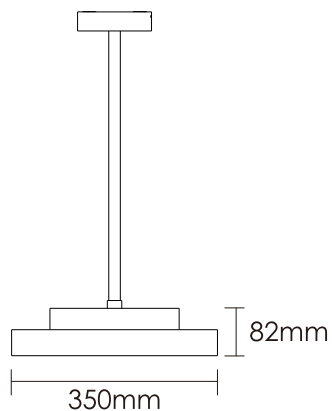

ROMI-P Pendant luminaires

Simple, classic design with excellent craftwork. Appearance with rich texture. Extremely saving installation and maintenance time by revolutionary surface mounted structure. We offer 350MM,450MM,600MM,900MM for choosing. We use special anti-glare cover, UGR<18 with comfortable and soft lights for Direct 70% & Indirect 30%. Typical value up to 120lm/W with flicker freely. Support smart functions like Motion sensor, 1-10V and Dali dimming, Tunable white and Emergency function. Work with CASAMBI wireless system to support group setting. Simply assembling structure, flexible to support customers' requirement. Profile aluminum, SGCC, and PC as main materials. Suspension installation. Pole suspension and Steel wire suspension for choosing.

Technical data

Item No.	BROP-3501812-NN	BROP-3501812-VN	BROP-3501812-DN
Input Power	↑6W/12W↓		
Input Voltage	AC200~240V		
Power Factor	≥0.9		
Luminous Flux	↑500lm/1200lm↓		
UGR	<18		
Color Rendering Index	>80		
Life Time	L80(B10)50,000H		
Beam Angle	↑100°/95°↓		
CCT	3000/4000/6000K		
Colour consistency SDCM	< 3		
Dimming	NO	1-10Vdimming	DALLdimming
Sensor	NO		
Housing Color	Silver/White		
Fixture Materia	6063AL		
Protection Level	IP 20		
Storage Temperature	-40°C~+80°C		
Working Temperature	-20°C~+45°C		
Net Weight	3.45kg		
Package size	510*450*155mm		
20GP	675PCS		
40GP	1490PCS		

Technical data

Item No.	BROP-6004834-NN	BROP-6004834-VN	BROP-6004834-DN
Input Power	↑14W/34W↓		
Input Voltage	AC200~240V		
Power Factor	≥0.9		
Luminous Flux	↑1960lm/3800lm↓		
UGR	<17		
Color Rendering Index	>80		
Life Time	L80(B10)50,000H		
Beam Angle	↑100°/95°↓		
CCT	3000/4000/6000K		
Colour consistency SDCM	< 3		
Dimming	NO	1-10Vdimming	DALIdimming
Sensor	NO		
Housing Color	Silver/White		
Fixture Materia	6063AL		
Protection Level	IP 20		
Storage Temperature	-40°C~+80°C		
Working Temperature	-20°C~+45°C		
Net Weight	6.65kg		
Package size	700*700*155mm		
20GP	315PCS		
40GP	697PCS		