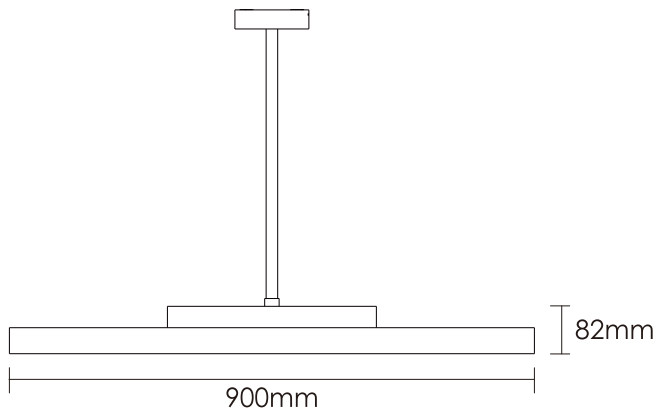

Technical data

Item No.	BROP-9008056-NN	BROP-9008056-VN	BROP-9008056-DN
Input Power	↑24W/56W↓		
Input Voltage	AC200~240V		
Power Factor	≥0.9		
Luminous Flux	↑3400lm/6200lm↓		
UGR	<15		
Color Rendering Index	>80		
Life Time	L80(B10)50,000H		
Beam Angle	↑100°/95°↓		
CCT	3000/4000/6000K		
Colour consistency SDCM	< 3		
Dimming	NO	1-10Vdimming	DALLdimming
Sensor	NO		
Housing Color	Silver/White		
Fixture Materia	6063AL		
Protection Level	IP 20		
Storage Temperature	-40°C~+80°C		
Working Temperature	-20°C~+45°C		
Net Weight	11.9kg		
Package size	1020*1020*155mm		
20GP	148PCS		
40GP	328PCS		

Shenzhen Nexol Lighting Technology Co.,Ltd.

E-mail: info@nexol-lighting.com

www.nexol-lighting.com

Factory: Floor 6-9, Building 3, Tonghu Intelligent Industrial Park, Zhongkai High-Tech District, HuiZhou 516035

Office: Room 306&309, Floor 3, Building E, Longhua Digital Industrial Park, Guanlan Road 54-6, Longhua district, Shenzhen, China 518110

All values in specification are typical value from laboratory measurement, for concrete data, please refer to shipment testing report. Information provided is subject to change without notice. Please verify all details with NEXOL Lighting.
Copyright Shenzhen Nexol Lighting Co., Ltd.. All rights reserved.