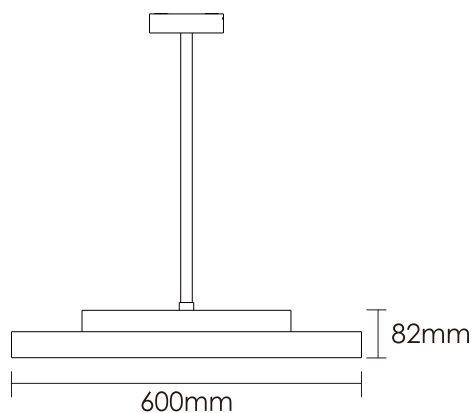

Features

Ultimate uniform and quality lighting effects with professional glare control, UGR <18

Come with several size Ø350, Ø450, Ø600, Ø900

Extremely simple for installation and maintenance

Direct and Indirect lighting

Technical data

Item No.	BROP-3501812-NN	BROP-3501812-VN	BROP-3501812-DN
Input Power	↑6W/12W↓		
Input Voltage	AC200~240V		
Power Factor	≥0.9		
Luminous Flux	↑500lm/1200lm↓		
UGR	<18		
Color Rendering Index	>80		
Life Time	L80(B10)50,000H		
Beam Angle	↑100°/95°↓		
CCT	3000/4000/6000K		
Colour consistency SDCM	< 3		
Dimming	NO	1-10Vdimming	DALLdimming
Sensor	NO		
Housing Color	Silver/White		
Fixture Materia	6063AL		
Protection Level	IP 20		
Storage Temperature	-40°C~+80°C		
Working Temperature	-20°C~+45°C		
Net Weight	3.45kg		
Package size	510*450*155mm		
20GP	675PCS		
40GP	1490PCS		

Technical data

Item No.	BROP-4503021-NN	BROP-4503021-VN	BROP-4503021-DN
Input Power	↑9W/21W↓		
Input Voltage	AC200~240V		
Power Factor	≥0.9		
Luminous Flux	↑1100lm/2200lm↓		
UGR	<18		
Color Rendering Index	>80		
Life Time	L80(B10)50,000H		
Beam Angle	↑100°/95°↓		
CCT	3000/4000/6000K		
Colour consistency SDCM	< 3		
Dimming	NO	1-10Vdimming	DALIdimming
Sensor	NO		
Housing Color	Silver/White		
Fixture Materia	6063AL		
Protection Level	IP 20		
Storage Temperature	-40°C~+80°C		
Working Temperature	-20°C~+45°C		
Net Weight	4.35kg		
Package size	530*530*155mm		
20GP	550PCS		
40GP	1215PCS		

Technical data

Item No.	BROP-6004834-NN	BROP-6004834-VN	BROP-6004834-DN
Input Power	↑14W/34W↓		
Input Voltage	AC200~240V		
Power Factor	≥0.9		
Luminous Flux	↑1960lm/3800lm↓		
UGR	<17		
Color Rendering Index	>80		
Life Time	L80(B10)50,000H		
Beam Angle	↑100°/95°↓		
CCT	3000/4000/6000K		
Colour consistency SDCM	< 3		
Dimming	NO	1-10Vdimming	DALIdimming
Sensor	NO		
Housing Color	Silver/White		
Fixture Materia	6063AL		
Protection Level	IP 20		
Storage Temperature	-40°C~+80°C		
Working Temperature	-20°C~+45°C		
Net Weight	6.65kg		
Package size	700*700*155mm		
20GP	315PCS		
40GP	697PCS		