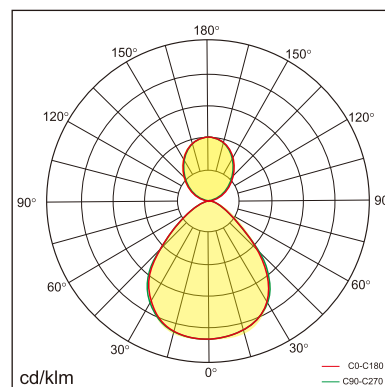

Technical data

Item No.	BROP-3501812-NN	BROP-3501812-VN	BROP-3501812-DN
Input Power	↑6W/12W↓		
Input Voltage	AC200~240V		
Power Factor	≥0.9		
Luminous Flux	↑500lm/1200lm↓		
UGR	<18		
Color Rendering Index	>80		
Life Time	L80(B10)50,000H		
Beam Angle	↑100°/95°↓		
CCT	3000/4000/6000K		
Colour consistency SDCM	< 3		
Dimming	NO	1-10Vdimming	DALLdimming
Sensor	NO		
Housing Color	Silver/White		
Fixture Materia	6063AL		
Protection Level	IP 20		
Storage Temperature	-40°C~+80°C		
Working Temperature	-20°C~+45°C		
Net Weight	3.45kg		
Package size	510*450*155mm		
20GP	675PCS		
40GP	1490PCS		

Technical data

Item No.	BROP-4503021-NN	BROP-4503021-VN	BROP-4503021-DN
Input Power	↑9W/21W↓		
Input Voltage	AC200~240V		
Power Factor	≥0.9		
Luminous Flux	↑1100lm/2200lm↓		
UGR	<18		
Color Rendering Index	>80		
Life Time	L80(B10)50,000H		
Beam Angle	↑100°/95°↓		
CCT	3000/4000/6000K		
Colour consistency SDCM	< 3		
Dimming	NO	1-10Vdimming	DALIdimming
Sensor	NO		
Housing Color	Silver/White		
Fixture Materia	6063AL		
Protection Level	IP 20		
Storage Temperature	-40°C~+80°C		
Working Temperature	-20°C~+45°C		
Net Weight	4.35kg		
Package size	530*530*155mm		
20GP	550PCS		
40GP	1215PCS		

Technical data

Item No.	BROP-6004834-NN	BROP-6004834-VN	BROP-6004834-DN
Input Power	↑14W/34W↓		
Input Voltage	AC200~240V		
Power Factor	≥0.9		
Luminous Flux	↑1960lm/3800lm↓		
UGR	<17		
Color Rendering Index	>80		
Life Time	L80(B10)50,000H		
Beam Angle	↑100°/95°↓		
CCT	3000/4000/6000K		
Colour consistency SDCM	< 3		
Dimming	NO	1-10Vdimming	DALIdimming
Sensor	NO		
Housing Color	Silver/White		
Fixture Materia	6063AL		
Protection Level	IP 20		
Storage Temperature	-40°C~+80°C		
Working Temperature	-20°C~+45°C		
Net Weight	6.65kg		
Package size	700*700*155mm		
20GP	315PCS		
40GP	697PCS		